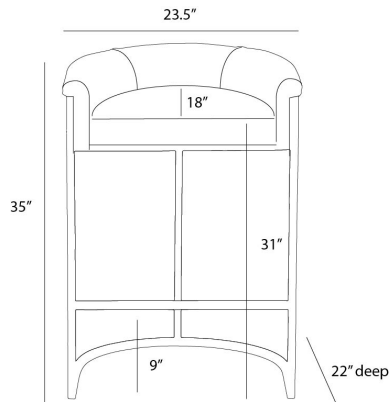

## CALVIN BAR STOOL

2820

H: 35 IN, W: 23.5 IN, D: 22 IN

Dove Leather, Polished Nickel

Contract Recommendations: Adding a lacquer coating provides additional pro-

A new version of our ever-popular Calvin barstools. We dropped the back and arm height so it could easily slide under the bar top to provide more room when not in use. The top grain dove-colored leather in combination with polished nickel frame work beautifully together.

### DIMENSIONS

Arm	H: 6 IN, W: 3.5 IN, D: 22 IN
Foot Print	W: 23.5 IN, D: 22 IN
Yardage To Reupholster	4
Seat	W: 18 IN, D: 18 IN
Seat Height	31 IN
Seat Cushion Thickness	3.5 IN
Seat	W: 18 IN, D: 18 IN

### SHIPPING

Product Weight	22.5 LBS
Gross Weight 1	36.3 LBS
Shipping Box 1	H: 42 IN, L: 25 IN, W: 26 IN